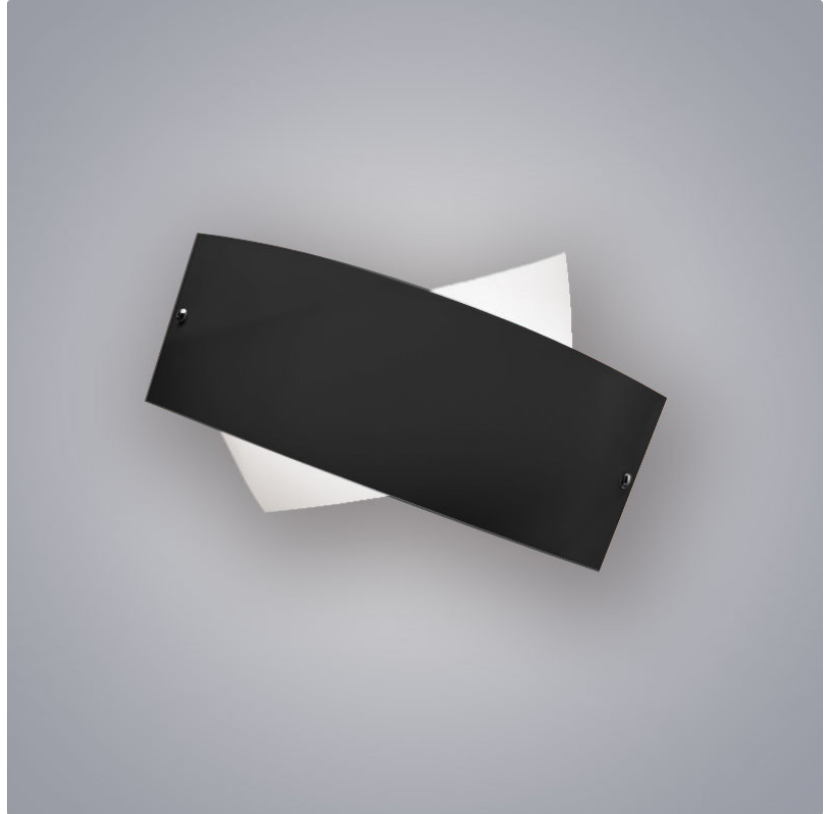

D83105

PROJECT
TYPE
NOTES
QUANTITY
DATE

GENERAL

Series: Tourbillon
Brand: Panzeri
Division: Design
Mounting Type: Surface
Mounting Location: Wall
Subcategory: Ambient

PHYSICAL

Shape: Abstract
Length (mm): 270
Length (in): 10 ⁵/₈
Height (mm): 180
Height (in): 7 ¹/₁₆
Extension (mm): 80
Extension (in): 3 ¹/₈
Light Distribution: Omnidirectional
Weight (kg): 1.8
Weight (lbs): 4
Diffuser: White & Black Blown Glass
Fixture Finish: NIC
Fixture Material: Glass / Aluminum

ELECTRICAL

Number of Lamps: 1
Lamp Type: LED Retrofit
Lamp Shape: T3
Bulb Included: Bulb Not Included
Total Output Wattage (W): 15
Max. Wattage Per Lamp (W): 15
Lamp Base: RSC
Input Voltage (V): 120

LED

OPTICAL

RATINGS AND CERTIFICATIONS

Certified By: CSA Certified to UL and CSA Standards
IP rating: IP20