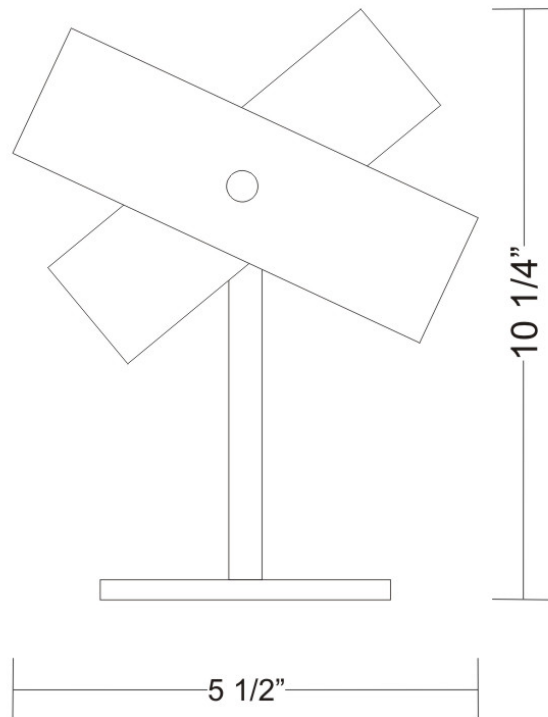

PROJECT	
TYPE	
NOTES	
QUANTITY	
DATE	

TOURBILLON PORTABLE

D84114

GENERAL

Series: Tourbillon
Brand: Panzeri
Division: Design
Mounting Type: Portable
Mounting Location: Table
Subcategory: Table

PHYSICAL

Diameter (mm): 140
Diameter (in): 5.5
Height (mm): 260
Height (in): 10 1/4
Weight (kg): 2.72
Weight (lbs): 6
Diffuser: White & Orange Blown Glass
Fixture Material: Metal

ELECTRICAL

Number of Lamps: 1
Lamp Type: LED Retrofit / Halogen
Lamp Shape: T4
Bulb Included: Bulb Not Included
Total Output Wattage (W): 6 / 35
Max. Wattage Per Lamp (W): 6 / 35
Lamp Base: G9
Input Voltage (V): 120

LED

OPTICAL

RATINGS AND CERTIFICATIONS

Certified By: CSA Certified to UL and CSA Standards
IP rating: IP20

D