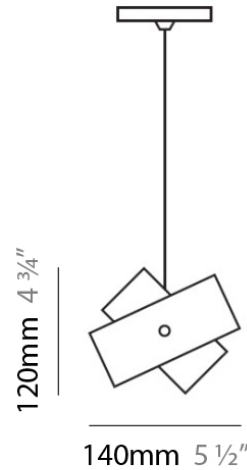

TOURBILLON SUSPENSION

D81101

GENERAL

Series: Tourbillon
Brand: Panzeri
Division: Design
Mounting Type: Suspension
Mounting Location: Ceiling
Subcategory: Pendant

PHYSICAL

Shape: Abstract
Diameter (mm): 140
Diameter (in): 5 1/2
Height (mm): 120
Height (in): 4 3/4
Max. Overall Height (mm): 2120
Max. Overall Height (in): 83 1/16
Light Distribution: Omnidirectional
Weight (kg): 0.5
Weight (lbs): 1
Diffuser: White & Black Glass
Fixture Finish: NIC
Fixture Material: Metal

ELECTRICAL

Number of Lamps: 1
Lamp Type: LED Retrofit
Lamp Shape: T4
Bulb Included: Bulb Not Included
Total Output Wattage (W): 3
Max. Wattage Per Lamp (W): 3
Lamp Base: G9
Input Voltage (V): 120

LED

OPTICAL

RATINGS AND CERTIFICATIONS

Certified By: CSA Certified to UL and CSA Standards
IP rating: IP20

PROJECT	_____
TYPE	_____
NOTES	_____
QUANTITY	_____
DATE	_____