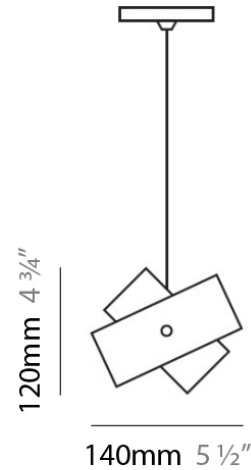

PROJECT	
TYPE	
NOTES	
QUANTITY	
DATE	

TOURBILLON SUSPENSION

D81104

GENERAL

Series: Tourbillon
Brand: Panzeri
Division: Design
Mounting Type: Suspension
Mounting Location: Ceiling
Subcategory: Pendant

PHYSICAL

Shape: Abstract
Diameter (mm): 140
Diameter (in): 5 1/2
Height (mm): 120
Height (in): 4 3/4
Max. Overall Height (mm): 2120
Max. Overall Height (in): 83 1/16
Light Distribution: Omnidirectional
Weight (kg): 0.5
Weight (lbs): 1
Diffuser: White & Green Glass
Fixture Finish: NIC
Fixture Material: Metal

ELECTRICAL

Number of Lamps: 1
Lamp Type: LED Retrofit
Lamp Shape: T4
Bulb Included: Bulb Not Included
Total Output Wattage (W): 3
Max. Wattage Per Lamp (W): 3
Lamp Base: G9
Input Voltage (V): 120

LED

OPTICAL

RATINGS AND CERTIFICATIONS

Certified By: CSA Certified to UL and CSA Standards
IP rating: IP20