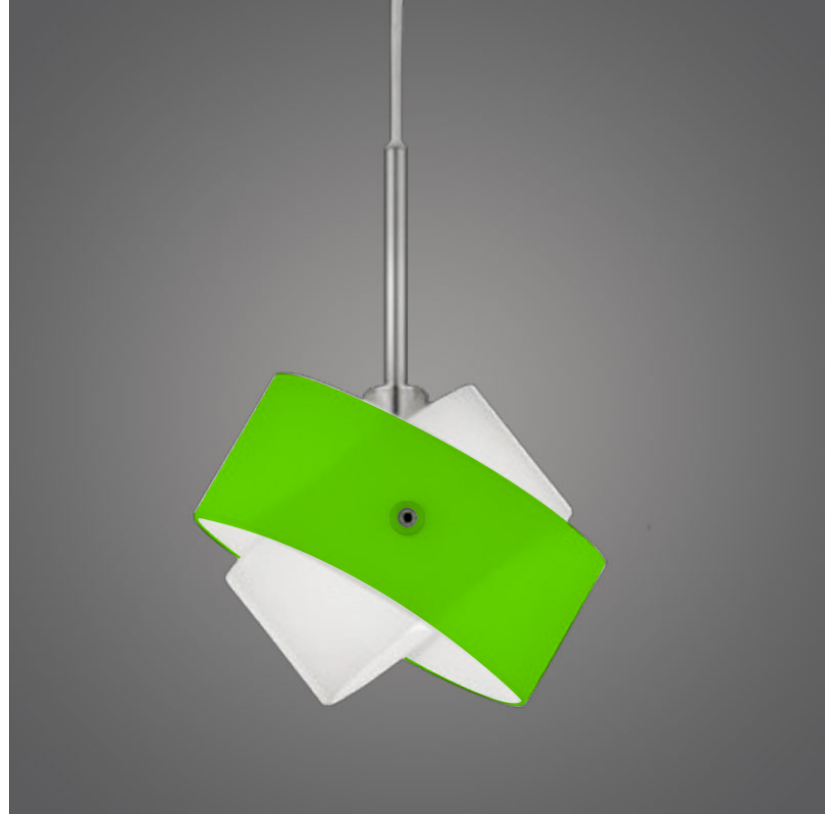

PROJECT	
TYPE	
NOTES	
QUANTITY	
DATE	

TOURBILLON SUSPENSION

D81104

GENERAL

Series: Tourbillon
Brand: Panzeri
Division: Design
Mounting Type: Suspension
Mounting Location: Ceiling
Subcategory: Pendant

PHYSICAL

Shape: Abstract
Diameter (mm): 140
Diameter (in): 5 1/2
Height (mm): 120
Height (in): 4 3/4
Max. Overall Height (mm): 2120
Max. Overall Height (in): 83 1/16
Light Distribution: Omnidirectional
Weight (kg): 0.5
Weight (lbs): 1
Diffuser: White & Green Glass
Fixture Finish: NIC
Fixture Material: Metal

ELECTRICAL

Number of Lamps: 1
Lamp Type: LED Retrofit
Lamp Shape: T4
Bulb Included: Bulb Not Included
Total Output Wattage (W): 3
Max. Wattage Per Lamp (W): 3
Lamp Base: G9
Input Voltage (V): 120

LED

OPTICAL

RATINGS AND CERTIFICATIONS

Certified By: CSA Certified to UL and CSA Standards
IP rating: IP20